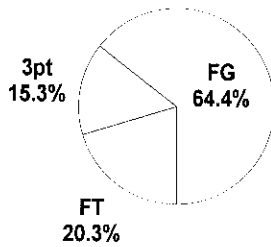

Scoring Distribution

Scoring Locations

By Period	FG	FGA	FG%	3Pt	3PA	3P%	FT	FTA	FT%	PTS	ORB	DRB	TR	PF	AST	TO	BS	ST	P/S
1st Period	5	9	55.6	2	3	66.7	0	1	0.00	12	2	4	6	3	2	9	1	1	1.33
2nd Period	2	5	40.0	0	2	0.00	1	2	50.0	5	0	3	3	1	2	8	0	1	0.83
3rd Period	6	11	54.5	0	0	0.00	1	2	50.0	13	3	2	5	4	3	5	1	2	1.08
4th Period	5	21	23.8	0	4	0.00	8	11	72.7	18	7	5	12	14	4	6	1	6	0.69
Game	18	46	39.1	2	9	22.2	10	16	62.5	48	12	14	26	22	11	28	3	10	0.89

Scoring Breakdown

Scoring Range

KHSAA Basketball - TEAM SHOT CHART for the Franklin Simpson Lady Wildcats
 Muhlenberg North Stars vs. Franklin Simpson Lady Wildcats
 DATE: 03/23/2006 TIME: 12 Noon CST SITE: Diddle Arena-Bowling Green, KY

Shot Summary	M/A	%	PTS
3Pt FG	3/5	60.0%	9
2Pt FG	19/42	45.2%	38
Layups - L	5/6	83.3%	10
Layups - R	5/8	62.5%	10
Dunks	0/0	0.0%	0
Putbacks	5/9	55.6%	10
Overall Shooting	22/47	46.8%	47
Free Throws	12/30	40.0%	12
Total Points			59

Scoring Distribution

Scoring Locations

By Period	FG	FGA	FG%	3Pt	3PA	3P%	FT	FTA	FT%	PTS	ORB	DRB	TR	PF	AST	TO	BS	ST	P/S
1st Period	3	14	21.4	0	0	0.00	2	3	66.7	8	7	3	10	4	2	9	0	5	0.53
2nd Period	7	13	53.8	1	3	33.3	0	1	0.00	15	4	4	8	3	4	4	0	6	1.15
3rd Period	7	13	53.8	2	2	100	1	2	50.0	17	4	2	6	2	3	5	2	3	1.21
4th Period	5	7	71.4	0	0	0.00	9	24	37.5	19	6	10	16	9	3	12	3	2	1.00
Game	22	47	46.8	3	5	60.0	12	30	40.0	59	21	19	40	18	12	30	5	16	0.95