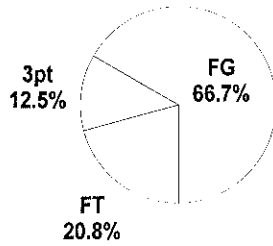

Shot Summary	M/A	%	PTS
3Pt FG	2/9	22.2%	6
2Pt FG	16/37	43.2%	32
Layups - L	1/2	50.0%	2
Layups - R	1/2	50.0%	2
Dunks	0/0	0.0%	0
Putbacks	0/5	0.0%	0
Overall Shooting	18/46	39.1%	38
Free Throws	10/16	62.5%	10
Total Points			48

Scoring Distribution