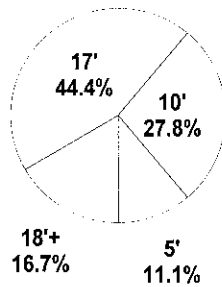

KHSAA Basketball - TEAM SHOT CHART for the Muhlenberg North Stars
Muhlenberg North Stars vs. Franklin Simpson Lady Wildcats
DATE: 03/23/2006 TIME: 12 Noon CST SITE: Diddle Arena-Bowling Green, KY

Shot Summary	M/A	%	PTS
3Pt FG	2/9	22.2%	6
2Pt FG	16/37	43.2%	32
Layups - L	1/2	50.0%	2
Layups - R	1/2	50.0%	2
Dunks	0/0	0.0%	0
Putbacks	0/5	0.0%	0
Overall Shooting	18/46	39.1%	38
Free Throws	10/16	62.5%	10
Total Points			48

By Period	FG	FGA	FG%	3Pt	3PA	3P%	FT	FTA	FT%	PTS	ORB	DRB	TR	PF	AST	TO	BS	ST	P/S
1st Period	5	9	55.6	2	3	66.7	0	1	0.00	12	2	4	6	3	2	9	1	1	1.33
2nd Period	2	5	40.0	0	2	0.00	1	2	50.0	5	0	3	3	1	2	8	0	1	0.83
3rd Period	6	11	54.5	0	0	0.00	1	2	50.0	13	3	2	5	4	3	5	1	2	1.08
4th Period	5	21	23.8	0	4	0.00	8	11	72.7	18	7	5	12	14	4	6	1	6	0.69
Game	18	46	39.1	2	9	22.2	10	16	62.5	48	12	14	26	22	11	28	3	10	0.89

Scoring Breakdown

Scoring Range