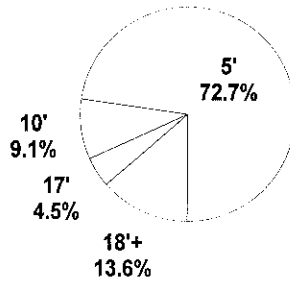

KHSAA Basketball - TEAM SHOT CHART for the Franklin Simpson Lady Wildcats
Muhlenberg North Stars vs. Franklin Simpson Lady Wildcats
DATE: 03/23/2006 TIME: 12 Noon CST SITE: Diddle Arena-Bowling Green, KY

Shot Summary	M/A	%	PTS
3Pt FG	3/5	60.0%	9
2Pt FG	19/42	45.2%	38
Layups - L	5/6	83.3%	10
Layups - R	5/8	62.5%	10
Dunks	0/0	0.0%	0
Putbacks	5/9	55.6%	10
Overall Shooting	22/47	46.8%	47
Free Throws	12/30	40.0%	12
Total Points			59

By Period	FG	FGA	FG%	3Pt	3PA	3P%	FT	FTA	FT%	PTS	ORB	DRB	TR	PF	AST	TO	BS	ST	P/S
1st Period	3	14	21.4	0	0	0.00	2	3	66.7	8	7	3	10	4	2	9	0	5	0.53
2nd Period	7	13	53.8	1	3	33.3	0	1	0.00	15	4	4	8	3	4	4	0	6	1.15
3rd Period	7	13	53.8	2	2	100	1	2	50.0	17	4	2	6	2	3	5	2	3	1.21
4th Period	5	7	71.4	0	0	0.00	9	24	37.5	19	6	10	16	9	3	12	3	2	1.00
Game	22	47	46.8	3	5	60.0	12	30	40.0	59	21	19	40	18	12	30	5	16	0.95

Scoring Breakdown

Scoring Range